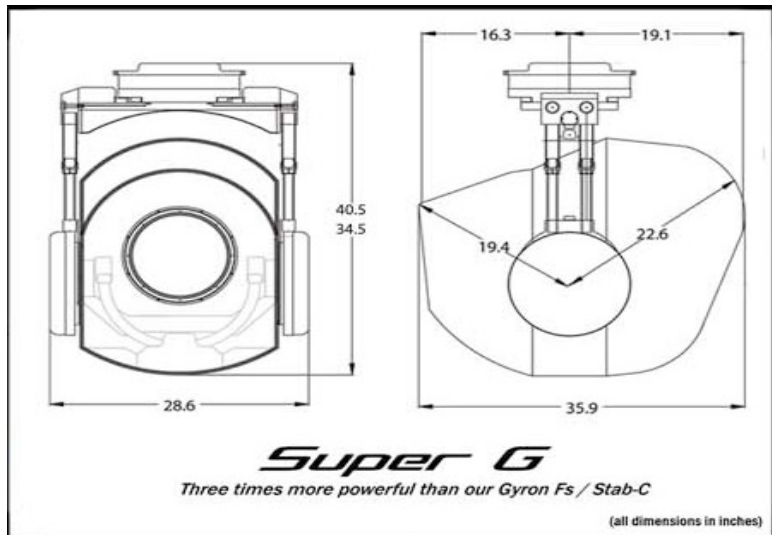

ACE Super-G

Camera Specs	
Camera Specs	Hi-DEF video to IMAX 15perf/65mm film cameras
Lens	Any
Stabilization	Film Lens - 25-500mm (Standard) / Video 10-1440mm (Advanced)
Film Load	1000'
Payload Size	12.25"x18"36"
Payload weight	130 Lbs
Dimensions	
Weight	200 lbs w/ Enviromental Housing
Size	L=35.9"x W=28.6"x H=34.5"- 40.5" (in Enviromental housing)
Special Notes	
Flys with 1000' Loads	
Flys up to 120 Knots (138 mph)	
Shipping Weights and Sizes	
	Sizes in Inches / LBS
SUPER G	
Right Side Arm - SuperG	37"x19"x 9" Weight 68 LBS
Left Side Arm - SuperG	37"x19"x 9" Weight 64 LBS
Pan Base - SuperG	28"x20"x16" Weight 95 LBS
Servo Box - SuperG	20"x13 x13" Weight 35 LBS
Cables - SuperG	25"x20"x14" Weight 65 LBS
Cradle	23"x18"x25" Weight 92 LBS
NOSE MOUNT	
Tail Weights	21"x17"x17" Weight 185 LBS
Nose Piece	48"x44"x12" Weight 157 LBS
Main Arms	61"x25"x9" Weight 126 LBS
Cross Arms	76"x21"x17" Weight 188 LBS
Dome	36"x25"x24" Weight 50 LBS
ACCESSORIES	
Preston FI+Z	23"x15"x10" Weight 45 LBS
Tech Tool Box	18"x10"x17" Weight 60 LBS
U2 Battery Case (4)	23"x13"x13" Weight 97 LBS
Clam Shell	21"x16"x8" Weight 10 LBS
Transvideo	20"x15"x5" Weight 10 LBS
Rainbow Monitor	20"x15"x5" Weight 10 LBS
AKS	20"x15"x13" Weight 95 LBS