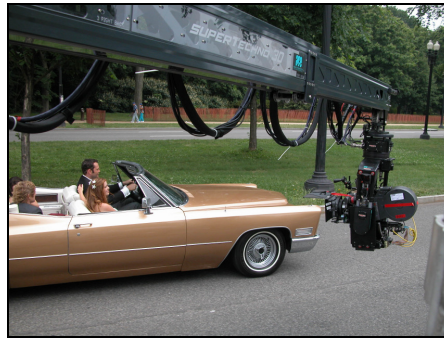

atlantic cine equipment

210 west 29th street, baltimore, md 21211

phone: 212-944-0003, 410-243-4181

fax: 443-524-0210

new york, ny ■ baltimore, md/washington, dc

www.aceeast.com

ACE SuperTechno 30

TELESCOPIC CAMERA CRANE WITH INCREASED 200lb PAYLOAD

The industry standard telescopic camera crane for film and television is now available with unprecedented choices in remote head selection. This unparalleled flexibility is due to the manufacturer certified 200lb payload, an increase of 120lbs! This will enable the Cinematographer and Videographer to choose the correct head and camera accessories for the shot. We offer the SuperTechno Standard Z Head (2 or 3 axis) plus any of our other fine heads including the world famous Nettmann Stab-C (5 axis, gyro-stabilized head), the unique Kenworthy/Nettmann Snorkel, the Pan-Bar capable Nettmann/Matthews MiniMote and the Academy Award winning Nettmann/Matthews CamRemote (2 or 3 axis). Optional accessories include the bellows style Rain Cover for use during rain shots, the Pan Bar Fluid Head Control Option, Preston FI+Z Lens Control and our Duplex Wireless Intercoms Package, monitors, etc. The Crane package complete with 60 feet of track is delivered in a specially designed 22-foot dry truck outfitted with an oversized, leveling, lift gate.

On Barge in The East River for Fantastic-4

Tracking Shot On Wedding Crashers

ST-30 With Stab-C On Park Ave For Tracking Shot

WWW.ACEEAST.COM