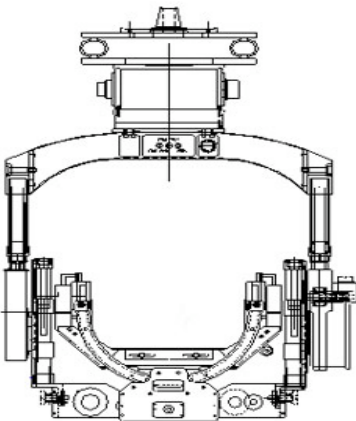

ACE Stab-C / GyronFS

Camera Specs	
Camera Specs	Hi-DEF video to IMAX 15perf/65mm film cameras
Lens	Any
Stabilization	Film Lens - 25-500mm (Standard) / Video 10-1440mm (Advanced)
Film Load	400'
Payload Size	12.25"x18"36"
Payload weight	130 Lbs
Dimensions	
Weight	125 lbs
Size (Sitting)	L=28.6"x W=10"x H=33"- 39"
Size (Hanging)	L=28.6"x W=10"x H=36"- 42"
Special Notes	
Flys with 400' Loads	
Flys up to 70 Knots	
Shipping Weights and Sizes	
	Sizes in Inches / LBS
Stab-C / GyronFS	
Cradle	23"x18"x 25" Weight 92 LBS
Side arms	17"x35"x11" Weight 71 LBS
Pan Base	29"x14"x16" Weight 88 LBS
Controls	25"x14 x20" Weight 65 LBS
Cables	20"x24"x10" Weight 91 LBS
Shock Mount	19"x15"x 9" Weight 26 LBS
NOSE MOUNT	
Tail Weights	21"x17"x17" Weight 185 LBS
Nose Piece	48"x44"x12" Weight 157 LBS
Main Arms	61"x25"x9" Weight 126 LBS
Cross Arms	76"x21"x17" Weight 188 LBS
Dome	36"x25"x24" Weight 50 LBS
ACCESSORIES	
Preston F1+Z	23"x15"x10" Weight 45 LBS
Tech Tool Box	18"x10"x17" Weight 60 LBS
U2 Battery Case (4)	23"x13"x13" Weight 97 LBS
Clam Shell	21"x16"x8" Weight 10 LBS
Transvideo	20"x15"x5" Weight 10 LBS
Rainbow Monitor	20"x15"x5" Weight 10 LBS
AKS	20"x15"x13" Weight 95 LBS