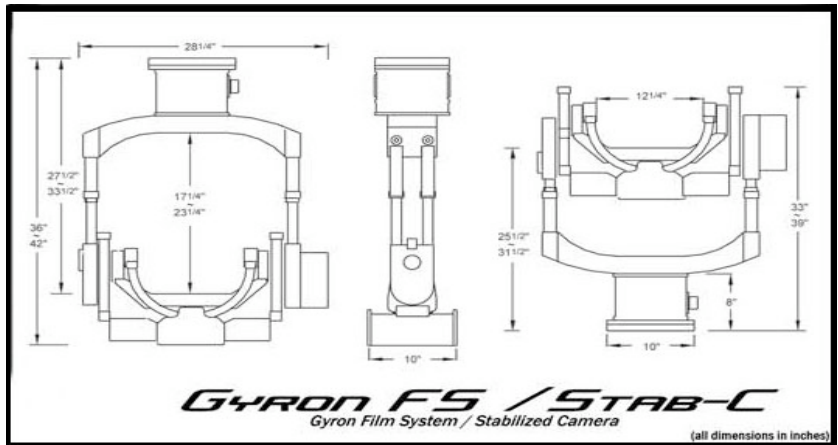

ACE Stab-C / GyronFS

Camera Specs	
Camera Specs	Hi-DEF video to IMAX 15perf/65mm film cameras
Lens	Any
Stabilization	Film Lens - 25-500mm (Standard) / Video 10-1440mm (Advanced)
Film Load	400'
Payload Size	12.25"x18"36"
Payload weight	130 Lbs
Dimensions	
Weight	125 lbs
Size (Sitting)	L=28.6"x W=10"x H=33"- 39"
Size (Hanging)	L=28.6"x W=10"x H=36"- 42"
Special Notes	
Flys with 400' Loads	
Flys up to 70 Knots	
Shipping Weights and Sizes	
	Sizes in Inches / LBS
Stab-C / GyronFS	
Cradle	23"x18"x 25" Weight 92 LBS
Side arms	17"x35"x11" Weight 71 LBS
Pan Base	29"x14"x16" Weight 88 LBS
Controls	25"x14 x20" Weight 65 LBS
Cables	20"x24"x10" Weight 91 LBS
Shock Mount	19"x15"x 9" Weight 26 LBS
NOSE MOUNT	
Tail Weights	21"x17"x17" Weight 185 LBS
Nose Piece	48"x44"x12" Weight 157 LBS
Main Arms	61"x25"x9" Weight 126 LBS
Cross Arms	76"x21"x17" Weight 188 LBS
Dome	36"x25"x24" Weight 50 LBS
ACCESSORIES	
Preston F1+Z	23"x15"x10" Weight 45 LBS
Tech Tool Box	18"x10"x17" Weight 60 LBS
U2 Battery Case (4)	23"x13"x13" Weight 97 LBS
Clam Shell	21"x16"x8" Weight 10 LBS
Transvideo	20"x15"x5" Weight 10 LBS
Rainbow Monitor	20"x15"x5" Weight 10 LBS
AKS	20"x15"x13" Weight 95 LBS