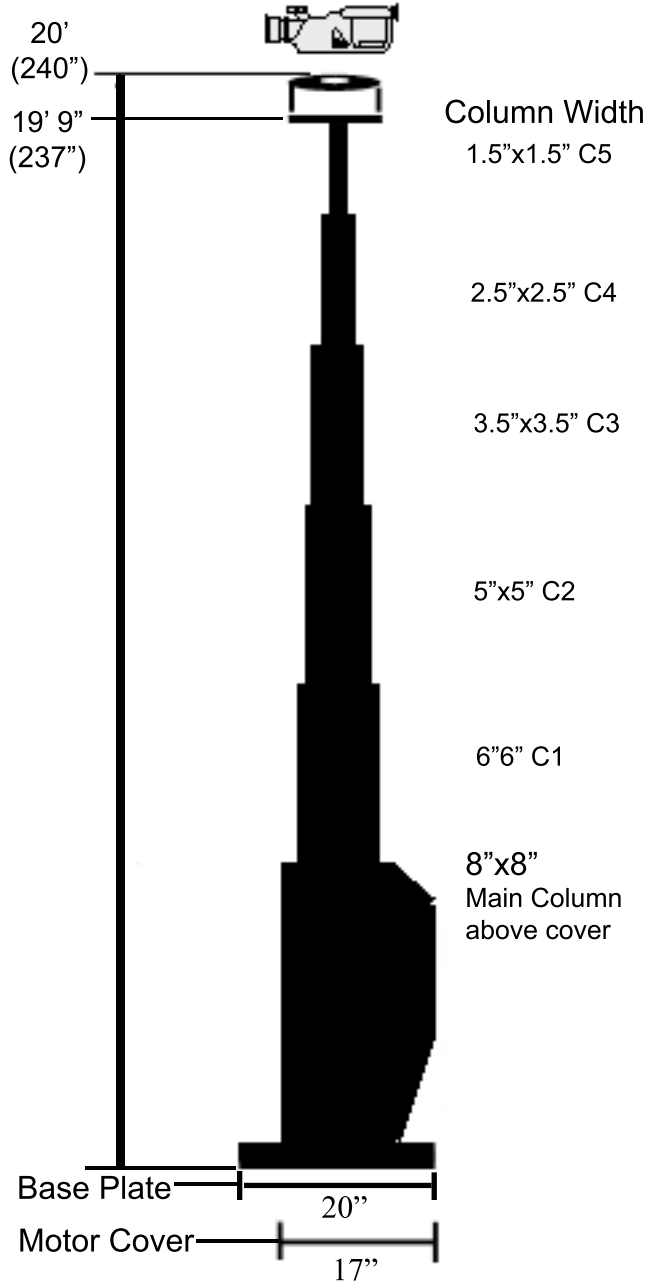

Up Position

Highest 20' to Mitchell Plate

SIDE VIEW

SuperTower 20

Down Position

Lowest 6' to Mitchell Plate
(69" w/o mitchell plate)

FRONT VIEW

NOTE: Mitchell mount measurements

Plate is 6.25" Square, Mitchell mount is 7" diameter circle

Mount is 3" tall