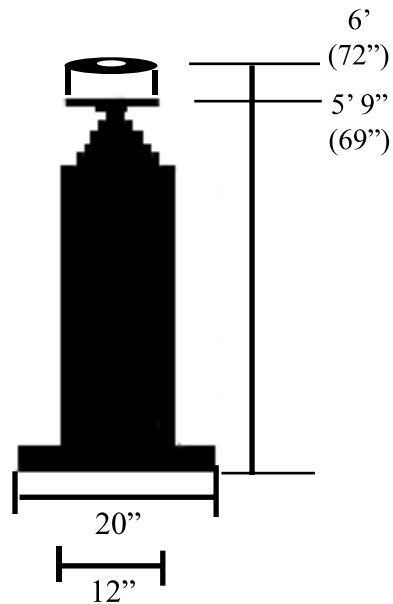

Up Position

Highest 20' to Mitchell Plate

SIDE VIEW

SuperTower 20

Down Position

Lowest 6' to Mitchell Plate
(69" w/o mitchell plate)

FRONT VIEW

NOTE: Mitchell mount measurements

Plate is 6.25" Square, Mitchell mount is 7" diameter circle

Mount is 3" tall