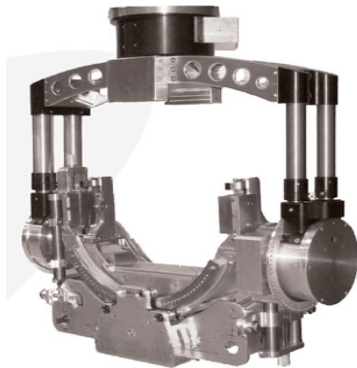

# ACE Stab-C Compact

<b>Camera Specs</b>	
Camera Specs	Hi-DEF video to IMAX 15perf/65mm film cameras
Lens	Any
Stabilization	Film Lens - 25-500mm (Standard) / Video 10-1440mm (Advanced)
Payload Size	11.25"x17"34"
Payload weight	85 Lbs
<b>Dimensions</b>	
Weight	80 lbs
Size (Sitting)	L=24.5"x W=12.5"x H=24.5"- 30.5"
Size (Hanging)	L=24.5"x W=12.5"x H=28.5"- 32.5"
<b>Special Notes</b>	
Flys up to 100 Knots* (Measured in optimal conditions)	
Fiber Optic Slip ring	
<b>Shipping Weights and Sizes</b>	
	Sizes in Inches / LBS
<b>Stab-C Compact</b>	
Arms	22"x12"x13" Weight 40 LBS
Servo Boc	20"x14"x11" Weight 45 LBS
Pan Base	20"x20"x12" Weight 51 LBS
Controls Box	20"x12 x13" Weight 36 LBS
Cables	20"x24"x 9" Weight 70 LBS
Cradle	21"x21"x18" Weight 87 LBS
Wheels Box	25"x20"x12" Weight 41 LBS
Advanced Serial Link	19"x15"x 9" Weight 15 LBS
<b>NOSE MOUNT</b>	
Tail Weights	21"x17"x17" Weight 185 LBS
Nose Piece	48"x44"x12" Weight 157 LBS
Main Arms	61"x25"x9" Weight 126 LBS
Cross Arms	76"x21"x17" Weight 188 LBS
Dome	36"x25"x24" Weight 50 LBS
<b>ACCESSORIES</b>	
Preston F1+Z	23"x15"x10" Weight 45 LBS
Tech Tool Box	18"x10"x17" Weight 60 LBS
U2 Battery Case (4)	23"x13"x13" Weight 97 LBS
Clam Shell	21"x16"x8" Weight 10 LBS
Transvideo	20"x15"x5" Weight 10 LBS
Rainbow Monitor	20"x15"x5" Weight 10 LBS
AKS	20"x15"x13" Weight 95 LBS

**STAB-C COMPACT**

Preliminary specs and dimensions; subject to change without notice

[WWW.ACEEAST.COM](http://WWW.ACEEAST.COM)