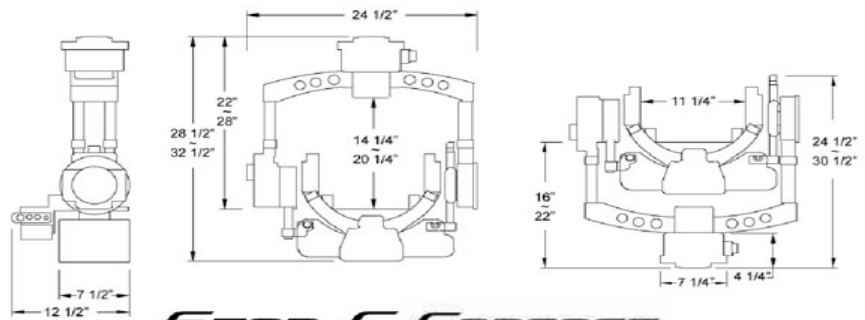

# ACE Stab-C Compact

<b>Camera Specs</b>	
Camera Specs	Hi-DEF video to IMAX 15perf/65mm film cameras
Lens	Any
Stabilization	Film Lens - 25-500mm (Standard) / Video 10-1440mm (Advanced)
Payload Size	11.25"x17"34"
Payload weight	85 Lbs
<b>Dimensions</b>	
Weight	80 lbs
Size (Sitting)	L=24.5"x W=12.5"x H=24.5"- 30.5"
Size (Hanging)	L=24.5"x W=12.5"x H=28.5"- 32.5"
<b>Special Notes</b>	
Flys up to 100 Knots* (Measured in optimal conditions)	
Fiber Optic Slip ring	
<b>Shipping Weights and Sizes</b>	
	Sizes in Inches / LBS
<b>Stab-C Compact</b>	
Arms	22"x12"x13" Weight 40 LBS
Servo Boc	20"x14"x11" Weight 45 LBS
Pan Base	20"x20"x12" Weight 51 LBS
Controls Box	20"x12 x13" Weight 36 LBS
Cables	20"x24"x 9" Weight 70 LBS
Cradle	21"x21"x18" Weight 87 LBS
Wheels Box	25"x20"x12" Weight 41 LBS
Advanced Serial Link	19"x15"x 9" Weight 15 LBS
<b>NOSE MOUNT</b>	
Tail Weights	21"x17"x17" Weight 185 LBS
Nose Piece	48"x44"x12" Weight 157 LBS
Main Arms	61"x25"x9" Weight 126 LBS
Cross Arms	76"x21"x17" Weight 188 LBS
Dome	36"x25"x24" Weight 50 LBS
<b>ACCESSORIES</b>	
Preston F1+Z	23"x15"x10" Weight 45 LBS
Tech Tool Box	18"x10"x17" Weight 60 LBS
U2 Battery Case (4)	23"x13"x13" Weight 97 LBS
Clam Shell	21"x16"x8" Weight 10 LBS
Transvideo	20"x15"x5" Weight 10 LBS
Rainbow Monitor	20"x15"x5" Weight 10 LBS
AKS	20"x15"x13" Weight 95 LBS

**STAB-C COMPACT**

Preliminary specs and dimensions; subject to change without notice

[WWW.ACEEAST.COM](http://WWW.ACEEAST.COM)